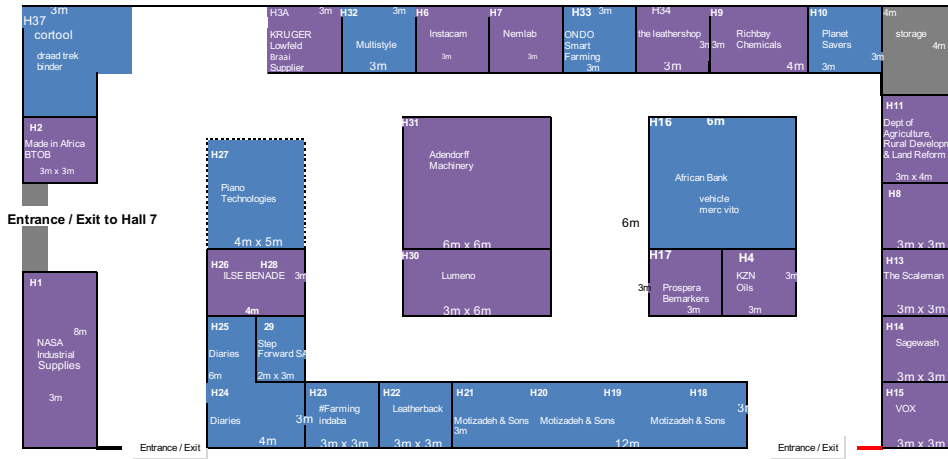

THE ROYAL AGRICULTURAL SOCIETY OF NATAL
HALL 8 - ROYAL SHOW 2022
 industrial, agriculture, telecom, banks, machinery, institutions, home, government, other

- space only - carpets and plug point
- package - carpets, plug point, spotlight, fascia, white shell scheme panels

H16 - African Bank - will have Vito Mercedes Vehicle on stand to arrive on Thur morning 26 May

28 exhibitors

storage