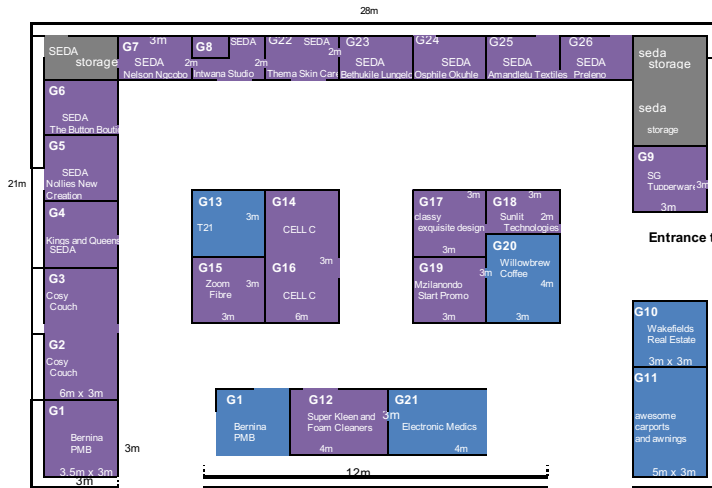

THE ROYAL AGRICULTURAL SOCIETY OF NATAL  
HALL 7 - ROYAL SHOW 2022

home décor, kitchen, bedroom, outdoor, lounge, telecoms, electronics, real estate, institutions,  
other

Entrance to Hall 8

- space only - carpets and plug point
- package - carpets, plug point, spotlight, fascia, white shell scheme panels
- 24 exhibitors
- storage