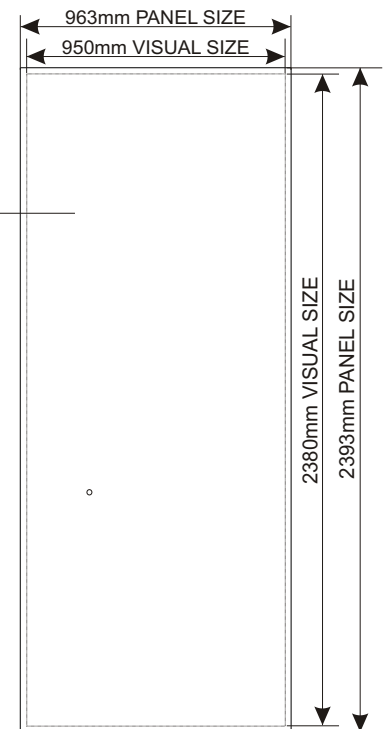

ADJUSTABLE FOOT

SHELL SCHEME STAND COMPONENTS